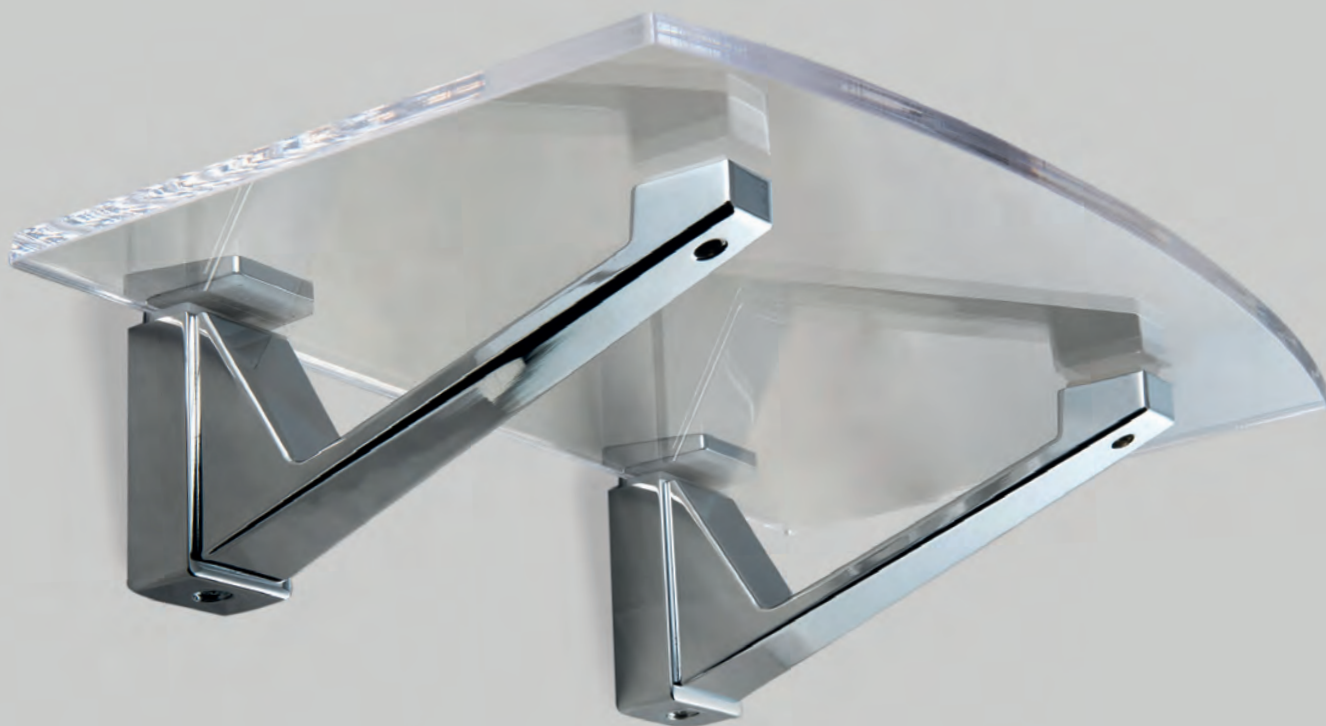

SHELF SUPPORT

reggimensole

3080

Available in different finishes
Disponibili in diverse finiture

COSMOV®

3070

Available in different finishes
Disponibili in diverse finiture

Available in different finishes
Disponibili in diverse finiture