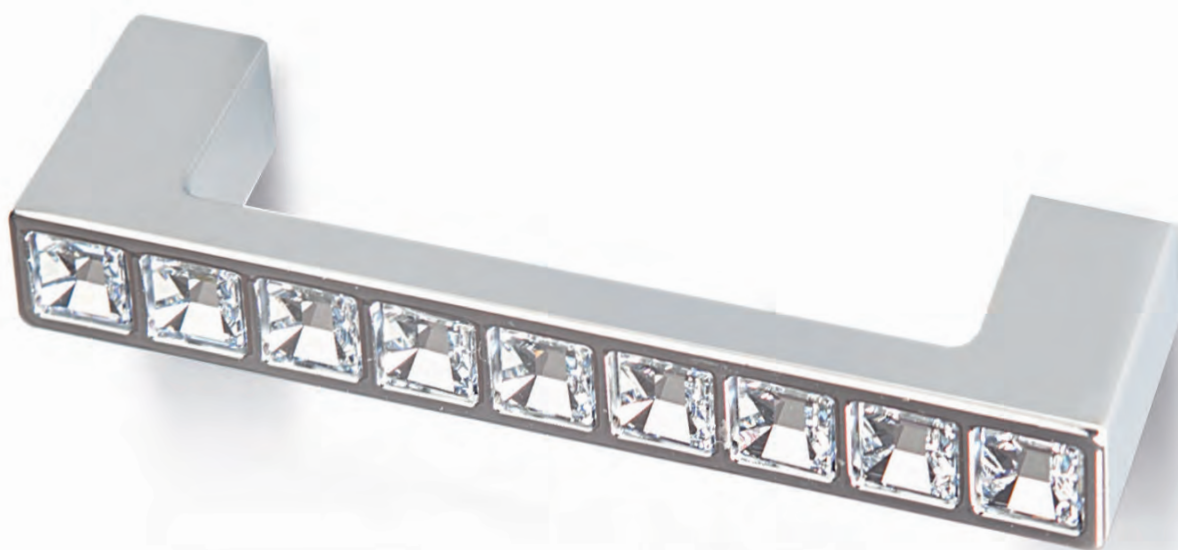

Available in different finishes
Disponibili in diverse finiture

style /
available with connectors for glass.
Disponibile con attacco a vetro

1460

Available in different finishes
Disponibili in diverse finiture